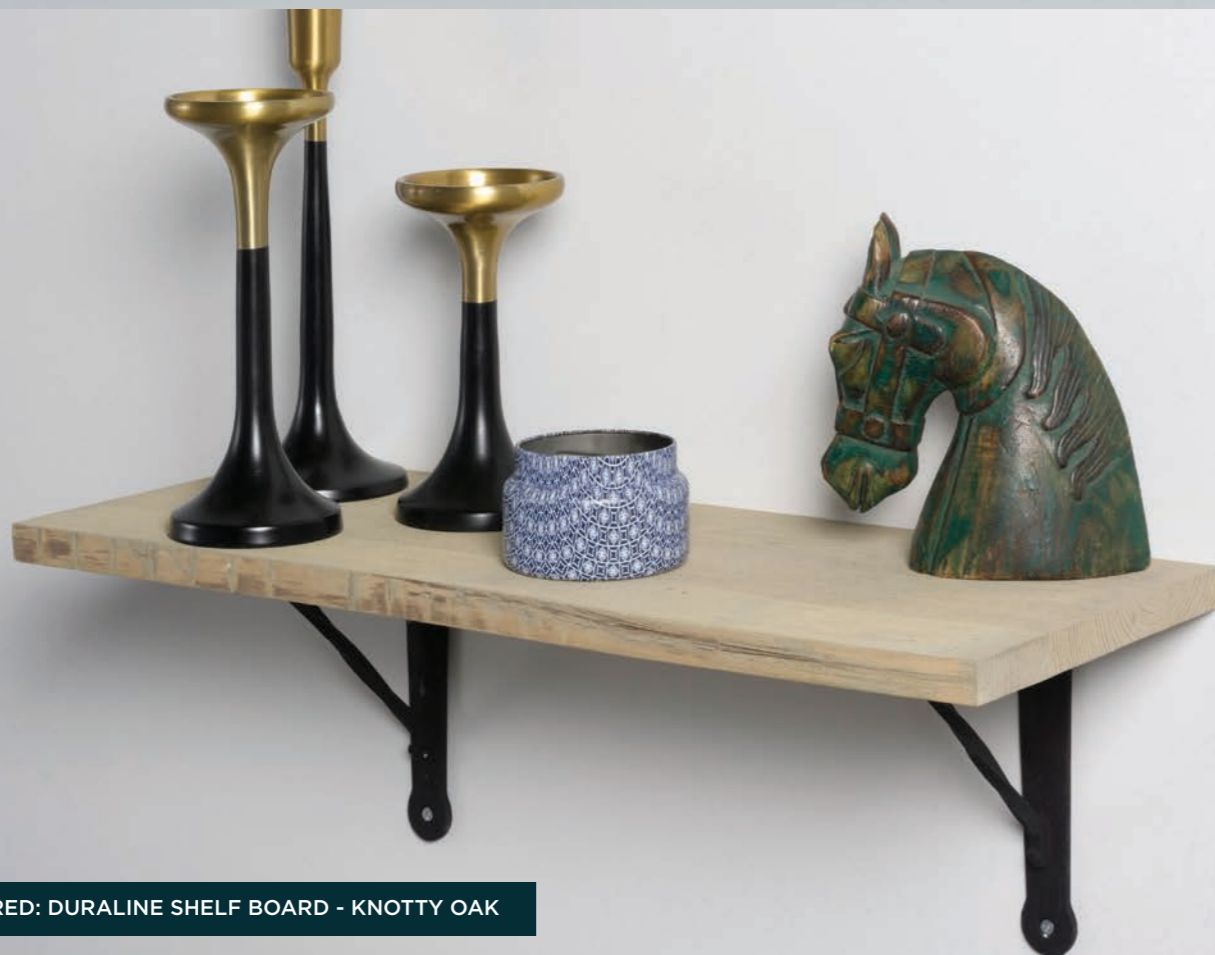

Design, Store or Display

B&G Shelving and Brackets are DIY Friendly!

Our Floating Shelves boast our “push and fix” technology, making the installation of our shelves no problem for even the most casual DIY’er.

FEATURED: D LINE WITH HOOK

FEATURED: DURALINE SHELF BOARD - OAK BARK

FEATURED: DURALINE SHELF BOARD - PINE

FEATURED: DURALINE SHELF BOARD - KNOTTY OAK

DURALINE SHELF BOARD

NEW

B1195814	60x23,5cm	OAK BARK	20mm X 2PCS
B1195815	80x23,5cm	OAK BARK	20mm X 2PCS
B1195818	60x23,5cm	PINE	20mm X 2PCS
B1195819	80x23,5cm	PINE	20mm X 2PCS
B1206614	60x20cm	KNOTTY OAK	18mm x 3PCS
B1206615	80x23,5cm	KNOTTY OAK	18mm x 3PCS
B1206616	118x23,5cm	KNOTTY OAK	18mm x 3PCS

Rustic style timber shelving

Wood, metal, concrete and stone; using raw materials in the home is a trend that has been on the rise for a number of years. Our natural wood finished shelves give the look and feel of rustic style that brings lots of character and texture to your home.