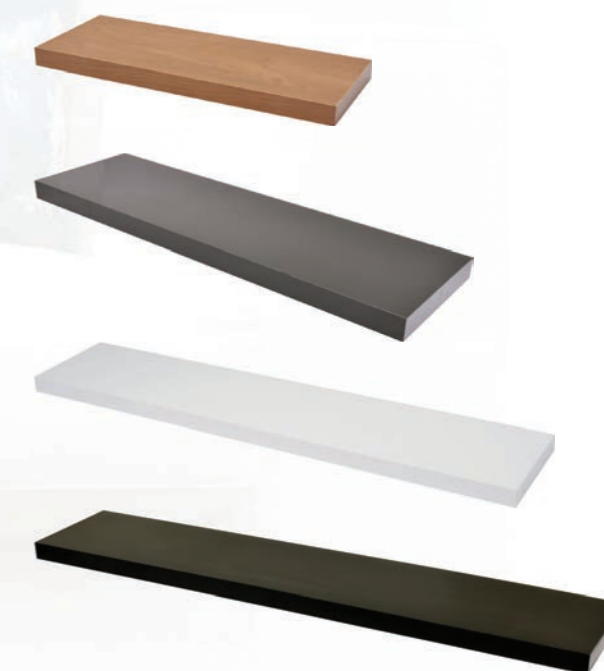

FEATURED: DURALINE FLOATING SHELF - GREY

FLOATING SHELVES

Effortless style and installation

FEATURED: DURALINE FLOAT SHELF - WHITE

For more information on installing these products and the PUSH & FIX system please scan the QR code above to visit the resource page on www.bghome.ie

Hanging a shelf has never been easier...

Duraline have developed the **PUSH & FIX** system, central to which, is a special plug that is fixed within the shelf. Once you have mounted the bracket on the wall, you simply slide the shelf over the bracket, and it attaches itself firmly to the bracket fixing.