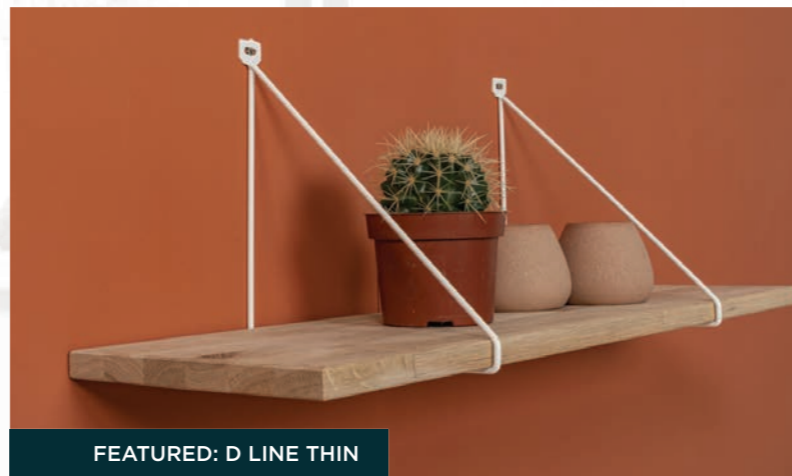

Rustic style timber shelving

Wood, metal, concrete and stone; using raw materials in the home is a trend that has been on the rise for a number of years. Our natural wood finished shelves give the look and feel of rustic style that brings lots of character and texture to your home.

FEATURED: D LINE WITH HOOK

FEATURED: D LINE DOUBLE HIGH

FEATURED: D LINE DOUBLE LOW

FEATURED: D LINE FLAT

FEATURED: D LINE CLASSIC TWIST

FEATURED: D LINE THIN

D LINE BRACKETS THIN - S/2

NEW