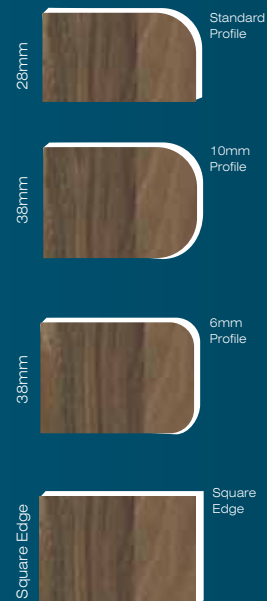

Crystal Fizzy

Oratorio Marble

Worktop Sizing Chart

Worktop Profiles

Product		28MM 2M	28MM 3M	38MM 3M	38MM 3.6M	38MM Breakfast Bar
Textured	Lunar Night 			6mm WT383LN	6mm WT3836LN	
	Designer Black  			Square Edge WT38SEDB		
	Mountain Lodge 			Square Edge WT38SEML		
	Lima Black Granite			6mm WT383LM		
Gloss	Black Slate			10mm WT383GBS	10mm WT3836GBS	
	Crystal Fizzy			10mm WT383CF		
	Caribbean Stone			10mm WT383GCS		
	Oratorio Marble			6mm WT383RT		
Satin/Matt	Taurus Black		6mm WT10TBL	10mm WT383TA	10mm WT3836TA	10mm BBAR2TA
	Black Labrador			10mm WT383BL		
	Andora		6mm WT10AN			
	White	Standard WT06WH	Standard WT10WH			
	Taurus Biege		6mm WT10TB	6mm WT383TB		
	Granite		Standard WT10GT			
	Dapple Slate (Mouse Dust)	Standard WT06DS				
Wooden Effect	Block Oak		6mm WT10BO	10mm WT40BO	10mm WT3836BO	10mm BBAR2BO
	Romantic Walnut			10mm WT383MRW		
	Light Oak	Standard WT06LO				
	Natural Blocked Beech			10mm WT383NBB		

Worktop Trims Sizing Chart

Worktop Trims

	Worktop Thickness	Profile	Butt Joint	Corner Joints	End Caps
Black	28mm	6mm	WTBJBK6	WTCJBK6	WTECBL6
	38mm	6mm	WTBJBL386	WTCJBL386	WTECBL386
	38mm	10mm	WTBJBL38	WTCJBL38	WTECBL38
Silver / Aluminium	28mm	Standard	WTBJPL	WTCJPL	WTECPL
	28mm	6mm	WTBJPL6	WTCJPL6	WTECPL6
	38mm	6mm	WTBJAL386	WTCJAL386	WTECAL386
	38mm	10mm	WTBJAL38	WTCJAL38	WTECAL38